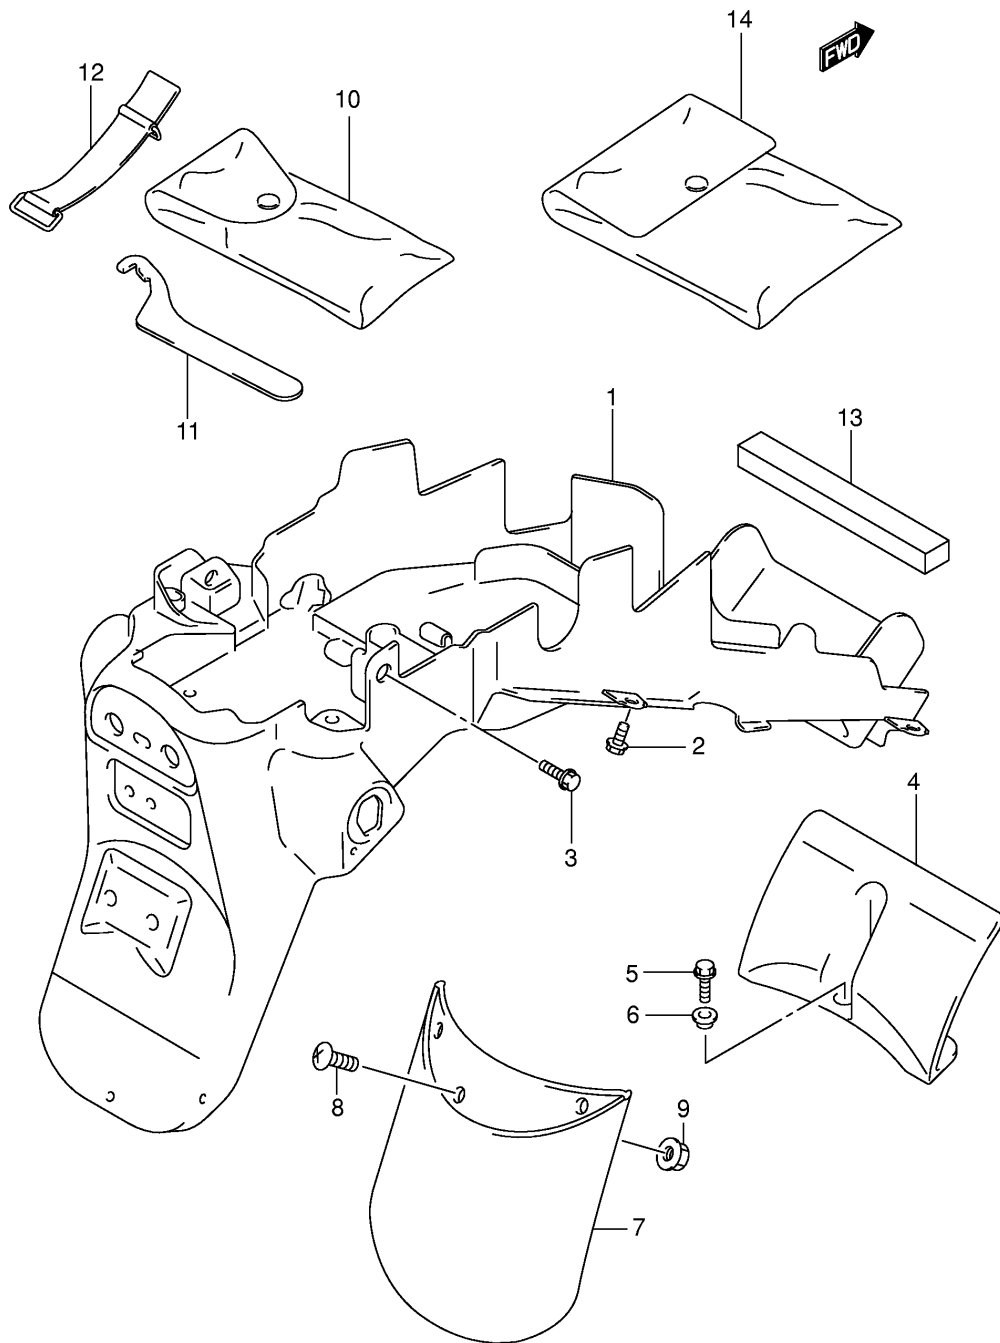

Ref No	Part No	Description
1	63111-19F00	Fender, Rear
1	63111-19F20	Fender, Rear
1	63111-19F21	Fender, Rear
2	09116-06168	Bolt
3	09111-06066	Bolt
4	63421-19F00	Mud Guard, Rear Fender Front
5	01550-06163	Bolt
6	09169-06071	Washer
7	63311-19F00	Extension, Rear Fender
8	02142-06103	Screw
9	09146-06003	Nut
10	09800-21008	Tool Assy
11	09822-00005	Clamp, Wrench
12	47435-02F00	Band, Tool
13	47161-08F00	Cushion
14	94980-42A00	Bag, Manual